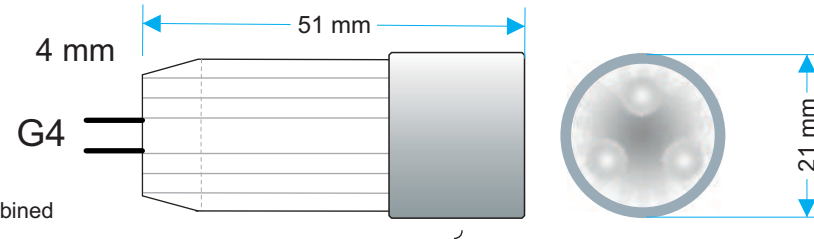

Taunus LED G4 Power Spot Single-LED

- + Up to 80% energy savings
- + low heat generation
- + Optimum lighting for natural color rendering
- + No UV or IR radiation
- + No mercury
- + Suitable for all 12 V lighting system
- + Long life span, up to 35.000 hours
- + Different beam angles and color rendering can be combined

TSL-Code	LED	Luminous Flux	Beam Angle	Color Temperature.(K); (nm)	Color	Color Rendering	Voltage	Current	Power	Efficiency	Dimmable
	n	lm		K/ nm		CRI	(V)	(l)	Watt(W)	lm/Watt	
TSL001	1	58	22°	3000 Kelvin	warm white	90	12	AC/DC	2,1	28	no
TSL002	1	75	22°	3000 Kelvin	warm white	85	12	AC/DC	2,1	36	no
TSL003	1	104	22°	3500-4500 Kelvin	cool white	65	12	AC/DC	2,1	60	no
TSL004	1	65	22°	627 nm	red	-	12	AC/DC	1,6	41	no
TSL005	1	60	22°	590 nm	yellow	-	12	AC/DC	1,6	38	no
TSL006	1	70	22°	530 nm	green	-	12	AC/DC	2	35	no
TSL007	1	17	22°	447nm	blue	-	12	AC/DC	2,1	8	no

Taunus LED G4 Power Spot Triple-LED

- + Up to 80% energy savings
- + low heat generation
- + Optimum lighting for natural color rendering
- + No UV or IR radiation
- + No mercury
- + Suitable for all 12 V lighting system
- + Long life span, up to 35.000 hours
- + Different beam angles and color rendering can be combined

TSL-Code	LED	Luminous Flux	Beam Angle	Color Temperature.(K); (nm)	Color	Color Rendering	Voltage	Current	Power	Efficiency	Dimmable
	n	lm		K/ nm		CRI	(V)	(l)	Watt(W)	lm/Watt	
TSL030	3	89	18°	3000 Kelvin	warm white	90	12	AC/DC	2,5	35	no
TSL031	3	114	18°	3000 Kelvin	warm white	85	12	AC/DC	2,5	46	no
TSL032	3	155	18°	3500-4500 Kelvin	cool white	65	12	AC/DC	2,5	62	no
TSL033	3	83	32°	3000 Kelvin	warm white	90	12	AC/DC	2,5	33	no
TSL034	3	107	32°	3000 Kelvin	warm white	85	12	AC/DC	2,5	43	no
TSL035	3	139	32°	3500-4500 Kelvin	cool white	65	12	AC/DC	2,5	56	no