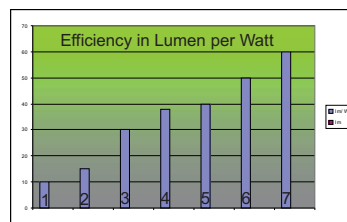

Taunus LED G4 Power Spot Single-LED

- + Up to 80% energy savings
- + low heat generation
- + Optimum lighting for natural color rendering
- + No UV or IR radiation
- + No mercury
- + Suitable for all 12 V lighting system
- + Long life span, up to 35.000 hours
- + Different beam angles and color rendering can be combined

TSL-Code	LED	Luminous Flux	Beam Angle	Color Temperature.(K); (nm)	Color	Color Rendering	Voltage	Current	Power	Efficiency	Dimmable
	n	lm		K/ nm		CRI	(V)	(l)	Watt(W)	lm/Watt	
TSL001	1	58	22°	3000 Kelvin	warm white	90	12	AC/DC	2,1	28	no
TSL002	1	75	22°	3000 Kelvin	warm white	85	12	AC/DC	2,1	36	no
TSL003	1	104	22°	3500-4500 Kelvin	cool white	65	12	AC/DC	2,1	60	no
TSL004	1	65	22°	627 nm	red	-	12	AC/DC	1,6	41	no
TSL005	1	60	22°	590 nm	yellow	-	12	AC/DC	1,6	38	no
TSL006	1	70	22°	530 nm	green	-	12	AC/DC	2	35	no
TSL007	1	17	22°	447nm	blue	-	12	AC/DC	2,1	8	no

Taunus LED G4 Power Spot Triple-LED

- + Up to 80% energy savings
- + low heat generation
- + Optimum lighting for natural color rendering
- + No UV or IR radiation
- + No mercury
- + Suitable for all 12 V lighting system
- + Long life span, up to 35.000 hours
- + Different beam angles and color rendering can be combined

TSL-Code	LED	Luminous Flux	Beam Angle	Color Temperature.(K); (nm)	Color	Color Rendering	Voltage	Current	Power	Efficiency	Dimmable
	n	lm		K/ nm		CRI	(V)	(l)	Watt(W)	lm/Watt	
TSL030	3	89	18°	3000 Kelvin	warm white	90	12	AC/DC	2,5	35	no
TSL031	3	114	18°	3000 Kelvin	warm white	85	12	AC/DC	2,5	46	no
TSL032	3	155	18°	3500-4500 Kelvin	cool white	65	12	AC/DC	2,5	62	no
TSL033	3	83	32°	3000 Kelvin	warm white	90	12	AC/DC	2,5	33	no
TSL034	3	107	32°	3000 Kelvin	warm white	85	12	AC/DC	2,5	43	no
TSL035	3	139	32°	3500-4500 Kelvin	cool white	65	12	AC/DC	2,5	56	no