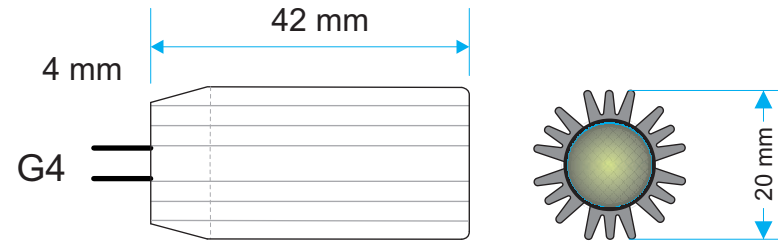

Taunus LED G4 Power Spot Single-LED

- + Up to 80% energy savings
- + low heat generation
- + Optimum lighting for natural color rendering
- + No UV or IR radiation
- + No mercury
- + Suitable for all 12 V lighting system
- + Long life span, up to 35.000 hours
- + Different beam angles and color rendering can be combined

TSL-Code	LED	Luminous Flux	Beam Angle	Color Temperature.(K); (nm)	Color	Color Rendering	Voltage	Current	Power	Efficiency	Dimmable
	n	lm		K/ nm		CRI	(V)	(l)	Watt(W)	lm/Watt	
TSL001	1	58	22°	3000 Kelvin	warm white	90	12	AC/DC	2,1	28	no
TSL002	1	75	22°	3000 Kelvin	warm white	85	12	AC/DC	2,1	36	no
TSL003	1	104	22°	3500-4500 Kelvin	cool white	65	12	AC/DC	2,1	60	no
TSL004	1	65	22°	627 nm	red	-	12	AC/DC	1,6	41	no
TSL005	1	60	22°	590 nm	yellow	-	12	AC/DC	1,6	38	no
TSL006	1	70	22°	530 nm	green	-	12	AC/DC	2	35	no
TSL007	1	17	22°	447nm	blue	-	12	AC/DC	2,1	8	no

Taunus LED G4 Power Spot Triple-LED

- + Up to 80% energy savings
- + low heat generation
- + Optimum lighting for natural color rendering
- + No UV or IR radiation
- + No mercury
- + Suitable for all 12 V lighting system
- + Long life span, up to 35.000 hours
- + Different beam angles and color rendering can be combined

TSL-Code	LED	Luminous Flux	Beam Angle	Color Temperature.(K); (nm)	Color	Color Rendering	Voltage	Current	Power	Efficiency	Dimmable
	n	lm		K/ nm		CRI	(V)	(l)	Watt(W)	lm/Watt	
TSL030	3	89	18°	3000 Kelvin	warm white	90	12	AC/DC	2,5	35	no
TSL031	3	114	18°	3000 Kelvin	warm white	85	12	AC/DC	2,5	46	no
TSL032	3	155	18°	3500-4500 Kelvin	cool white	65	12	AC/DC	2,5	62	no
TSL033	3	83	32°	3000 Kelvin	warm white	90	12	AC/DC	2,5	33	no
TSL034	3	107	32°	3000 Kelvin	warm white	85	12	AC/DC	2,5	43	no
TSL035	3	139	32°	3500-4500 Kelvin	cool white	65	12	AC/DC	2,5	56	no