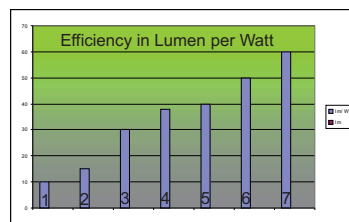

Taunus LED G4 Power Spot Single-LED

- + Up to 80% energy savings
- + low heat generation
- + Optimum lighting for natural color rendering
- + No UV or IR radiation
- + No mercury
- + Suitable for all 12 V lighting system
- + Long life span, up to 35.000 hours
- + Different beam angles and color rendering can be combined

TSL-Code	LED	Luminous Flux	Beam Angle	Color Temperature.(K); (nm)	Color	Color Rendering	Voltage	Current	Power	Efficiency	Dimmable
	n	lm		K/ nm		CRI	(V)	(l)	Watt(W)	lm/Watt	
TSL001	1	58	22°	3000 Kelvin	warm white	90	12	AC/DC	2,1	28	no
TSL002	1	75	22°	3000 Kelvin	warm white	85	12	AC/DC	2,1	36	no
TSL003	1	104	22°	3500-4500 Kelvin	cool white	65	12	AC/DC	2,1	60	no
TSL004	1	65	22°	627 nm	red	-	12	AC/DC	1,6	41	no
TSL005	1	60	22°	590 nm	yellow	-	12	AC/DC	1,6	38	no
TSL006	1	70	22°	530 nm	green	-	12	AC/DC	2	35	no
TSL007	1	17	22°	447nm	blue	-	12	AC/DC	2,1	8	no

Taunus LED G4 Power Spot Triple-LED

- + Up to 80% energy savings
- + low heat generation
- + Optimum lighting for natural color rendering
- + No UV or IR radiation
- + No mercury
- + Suitable for all 12 V lighting system
- + Long life span, up to 35.000 hours
- + Different beam angles and color rendering can be combined

TSL-Code	LED	Luminous Flux	Beam Angle	Color Temperature.(K); (nm)	Color	Color Rendering	Voltage	Current	Power	Efficiency	Dimmable
	n	lm		K/ nm		CRI	(V)	(l)	Watt(W)	lm/Watt	
TSL030	3	89	18°	3000 Kelvin	warm white	90	12	AC/DC	2,5	35	no
TSL031	3	114	18°	3000 Kelvin	warm white	85	12	AC/DC	2,5	46	no
TSL032	3	155	18°	3500-4500 Kelvin	cool white	65	12	AC/DC	2,5	62	no
TSL033	3	83	32°	3000 Kelvin	warm white	90	12	AC/DC	2,5	33	no
TSL034	3	107	32°	3000 Kelvin	warm white	85	12	AC/DC	2,5	43	no
TSL035	3	139	32°	3500-4500 Kelvin	cool white	65	12	AC/DC	2,5	56	no